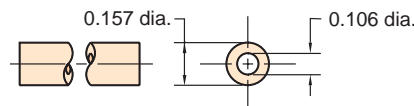

Lengths Available: 50 and 500 feet

Note: Designed for use with push-in fittings.

Note:

Specify color on order, and use full product number (including code letters for color) as shown in Price List. If no color is specified, clear will be furnished.

PET1-0503-□-□

5/32" O.D. Polyethylene Tubing
Linear low density tubing

Working Range: 0 to 105 psig at 100°F Maximum 120°F

Static Burst Pressure: Over 540 psig at 75°F

Colors: Solid: Black or Natural

Lengths Available: 50 and 500 feet