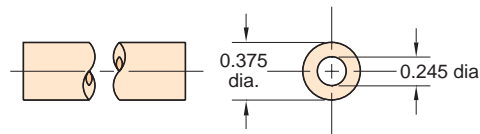

Lengths Available: 50 and 500 feet

Note: Designed for use with push-in fittings.

Note:

Specify color on order, and use full product number (including code letters for color) as shown in Price List. If no color is specified, clear will be furnished.

URT1-1208-□-□

3/8" O.D. 95D Urethane Tubing
Flexible, durable ether based tubing

Working Range: 0 to 105 psig at 100°F Maximum 120°F

Static Burst Pressure: Over 440 psig at 75°F

Color: Solid: Black
Translucent: Blue, clear, green, red