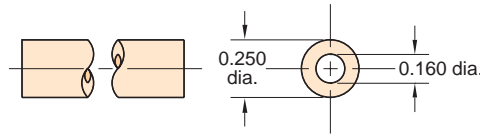

Lengths Available: 50 and 500 feet

Note: Designed for use with push-in fittings.

Note:

Specify color on order, and use full product number (including code letters for color) as shown in Price List. If no color is specified, clear will be furnished.

URT1-0805-□-□

1/4" O.D. 95D Urethane Tubing
Flexible, durable ether based tubing

Working Range: 0 to 105 psig at 100°F Maximum 120°F

Static Burst Pressure: Over 450 psig at 70°F

Color: Solid: Black, gray, orange, red, white
Translucent: Blue, clear, green, red, yellow