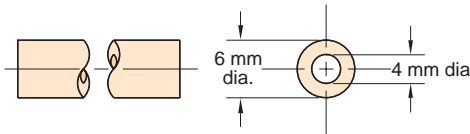

Lengths Available: 50 and 500 feet

Note: Designed for use with push-in fittings.

Note:

Specify color on order, and use full product number (including code letters for color) as shown in Price List. If no color is specified, clear will be furnished.

URT1-0604M-□-□

6 mm O.D. 95D Urethane Tubing
Flexible, durable ether based tubing

Working Range: 0 to 105 psig at 100°F Maximum 120°F

Static Burst Pressure: Over 450 psig at 70°F

Color: Solid: Black
Translucent: Blue, clear, green, red