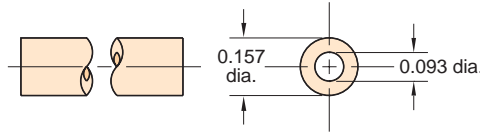

CLIPPARD HOSE & TUBING

URT1-0503-□-□

5/32" O.D. 95D Urethane Tubing
Flexible, durable ether based tubing

Working Range: 0 to 105 psig at 100°F Maximum 120°F

Static Burst Pressure: Over 500 psig at 70°F

Color: Solid: Black, gray, orange, red, white
Translucent: Blue, clear, green, red, yellow

Lengths Available: 50 and 500 feet

Note: Designed for use with push-in fittings.

Note:

Specify color on order, and use full product number (including code letters for color) as shown in Price List. If no color is specified, clear will be furnished.

URT1-0604M-□-□

6 mm O.D. 95D Urethane Tubing
Flexible, durable ether based tubing

Working Range: 0 to 105 psig at 100°F Maximum 120°F

Static Burst Pressure: Over 450 psig at 70°F

Color: Solid: Black
Translucent: Blue, clear, green, red